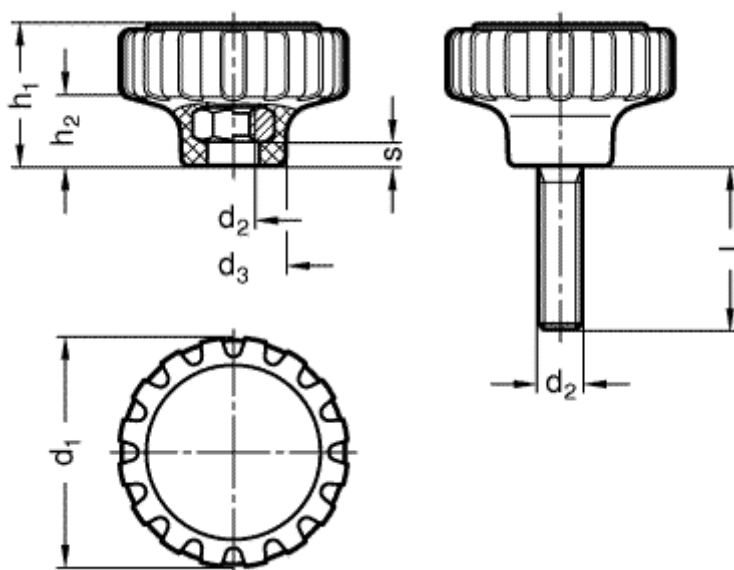

Article number: 201138004

Description: E+G Knurled knob
GN 7336-34-M6-25-ST

Measures

$d_1 = 34$
 $d_2 = M 6$
 $d_3 = 16$
 $h_1 = 20$
 $h_2 = 10,5$
 $l = 25$
 $s = 5$